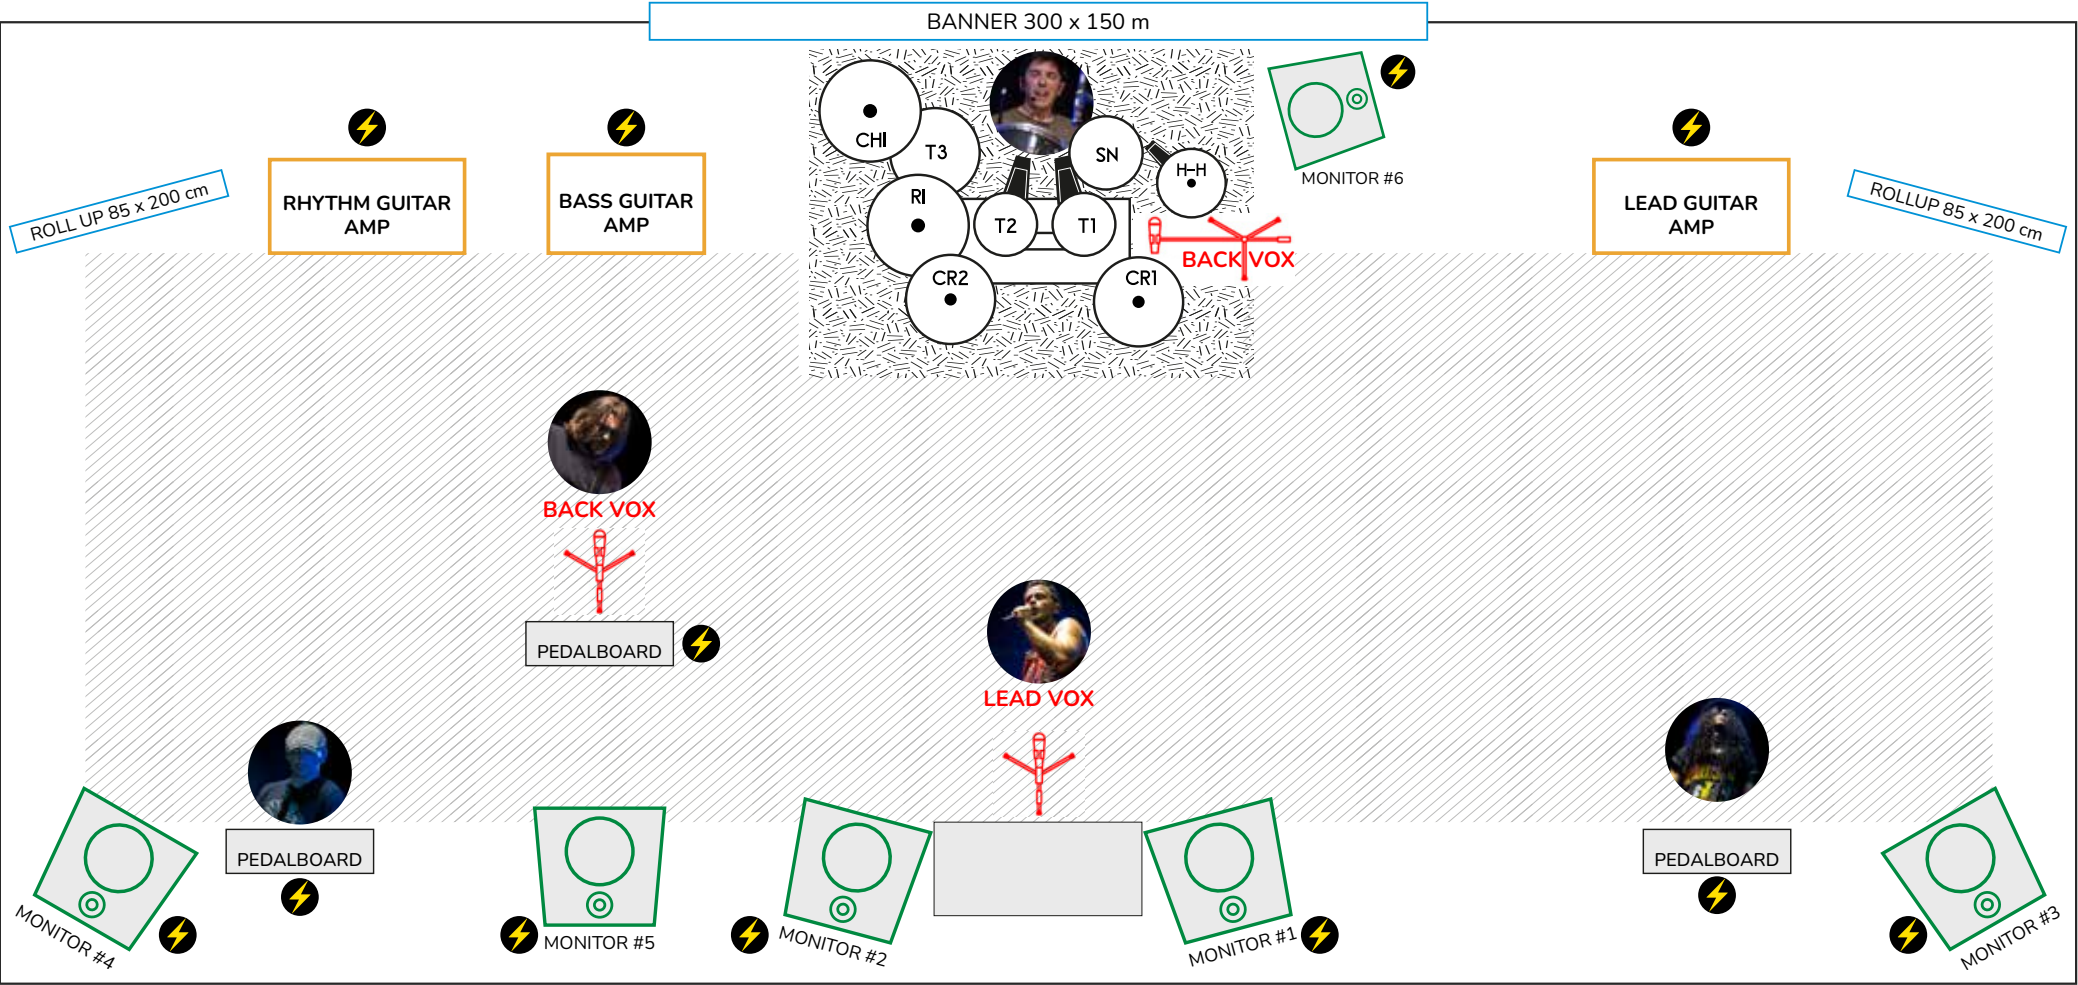

STAGE PLAN/ STAGE 2D

AUDIENCE

AUDIENCE

AUDIENCE